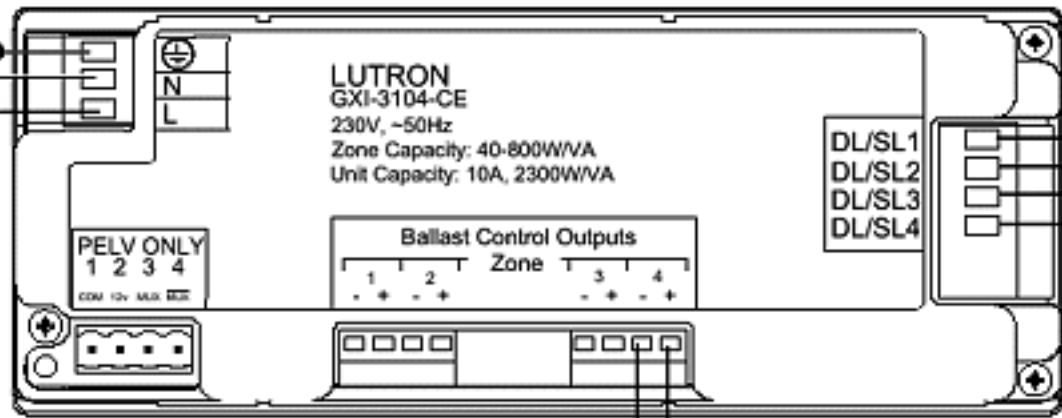

Distribution Panel

Rear View of GXI-3104 Control Unit

(2) 1.0mm²

0-10V and DSI Ballast Wiring

(2) 2.5mm²