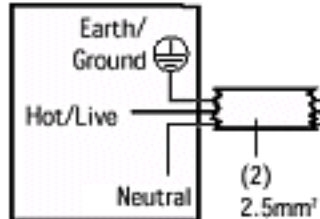

Distribution Panel

Rear View of GXI-3104 Control Unit

(2) 1.0mm²

0-10V and DSI Ballast Wiring

(2) 2.5mm²