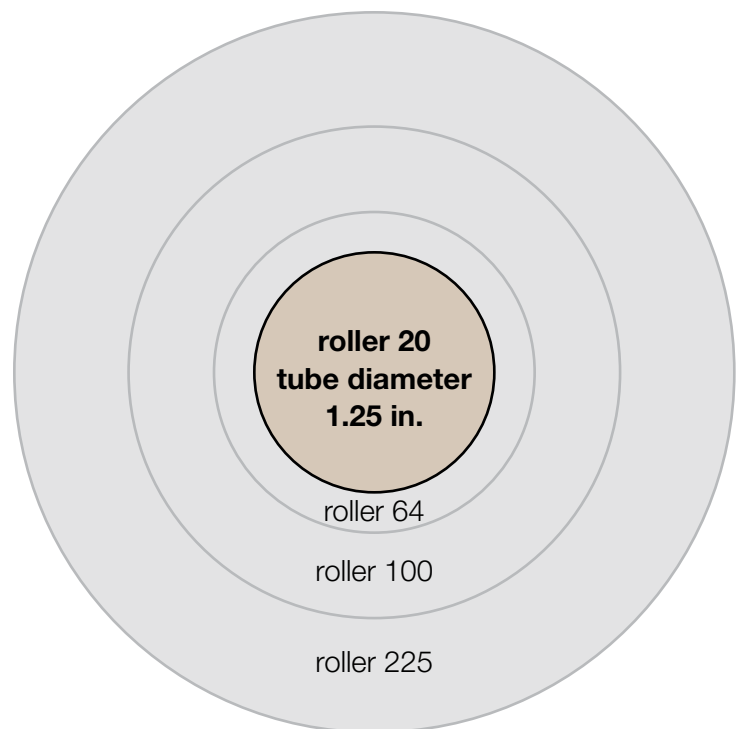

Compare sizes

roller 225™

roller 100™ and roller 200CW

roller 64™

roller 20

Compare sizes

Roller 20 has an ultra-slim profile that makes it an ideal fit for inside mounting within most residential window frames. It enhances the design of your client's spaces while providing convenient daylight control at the touch of a button.

Actual size tube sizes

Tube Size: 1.25 in. (32 mm) diameter
 Pocket size: 3.5 in. w x 3.5 in. h (89 mm w x 89 mm h)
 Typical maximum size: 20 sq. ft. (1.86 sq. m)

Minimum bracket-to-bracket width: 18.5 in. (470 mm)
 Maximum bracket-to-bracket width: 8 ft. (1372 mm)

top back cover

Square fascia

top back cover

Round fascia

Fascia end caps

roller 20 system parameters

The chart below illustrates the shade dimension parameters available with roller 20.

- Widest shade: 8 ft. (2438 mm) wide x 2.5 ft. (762 mm) high
- Typical shade: 4 ft. (1219 mm) w x 5 ft. (1524 mm) h
- Longest shade: 2.75 ft. (838 mm) w x 7 ft. (2133 mm) h
- Minimum system width: 18.5 in. w x 6 ft. (1828 mm) h