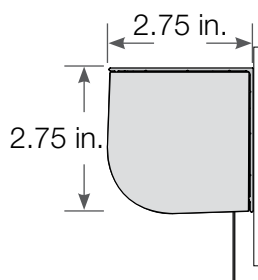

Actual size tube sizes

Tube Size: 1.25 in. (32 mm) diameter
 Pocket size: 3.5 in. w x 3.5 in. h (89 mm w x 89 mm h)
 Typical maximum size: 20 sq. ft. (1.86 sq. m)

Minimum bracket-to-bracket width: 18.5 in. (470 mm)
 Maximum bracket-to-bracket width: 8 ft. (1372 mm)

(ceiling mount shown)

Fascia

Sivoia QED roller 20 can be installed with a **2.75 in. (70 mm)** top/back cover and fascia for a clean, minimal look. Square and curved fascia are available in white, bronze, and anodized aluminum.

top back cover

Square fascia

top back cover

Round fascia

Fascia end caps

roller 20 system parameters

The chart below illustrates the shade dimension parameters available with roller 20.

- Widest shade: 8 ft. (2438 mm) wide x 2.5 ft. (762 mm) high
- Typical shade: 4 ft. (1219 mm) w x 5 ft. (1524 mm) h
- Longest shade: 2.75 ft. (838 mm) w x 7 ft. (2133 mm) h
- Minimum system width: 18.5 in. w x 6 ft. (1828 mm) h