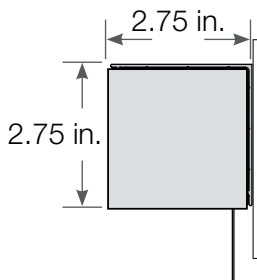

Actual size tube sizes

Tube Size: 1.25 in. (32 mm) diameter
 Pocket size: 3.5 in. w x 3.5 in. h (89 mm w x 89 mm h)
 Typical maximum size: 20 sq. ft. (1.86 sq. m)

Minimum bracket-to-bracket width: 18.5 in. (470 mm)
 Maximum bracket-to-bracket width: 8 ft. (1372 mm)

(ceiling mount shown)

Fascia

Sivoia QED roller 20 can be installed with a **2.75 in. (70 mm)** top/back cover and fascia for a clean, minimal look. Square and curved fascia are available in white, bronze, and anodized aluminum.

top back cover

Square fascia

top back cover

Round fascia

Fascia end caps

roller 20 system parameters

The chart below illustrates the shade dimension parameters available with roller 20.

- Widest shade: 8 ft. (2438 mm) wide x 2.5 ft. (762 mm) high
- Typical shade: 4 ft. (1219 mm) w x 5 ft. (1524 mm) h
- Longest shade: 2.75 ft. (838 mm) w x 7 ft. (2133 mm) h
- Minimum system width: 18.5 in. w x 6 ft. (1828 mm) h