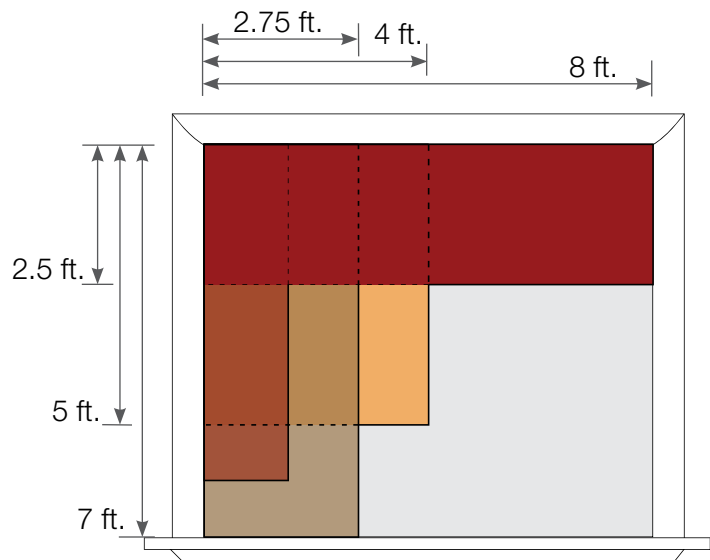

Actual size tube sizes

Tube Size: 1.25 in. (32 mm) diameter
 Pocket size: 3.5 in. w x 3.5 in. h (89 mm w x 89 mm h)
 Typical maximum size: 20 sq. ft. (1.86 sq. m)

Minimum bracket-to-bracket width: 18.5 in. (470 mm)
 Maximum bracket-to-bracket width: 8 ft. (1372 mm)

(ceiling mount shown)

Fascia

Sivoia QED roller 20 can be installed with a **2.75 in. (70 mm)** top/back cover and fascia for a clean, minimal look. Square and curved fascia are available in white, bronze, and anodized aluminum.

top back cover

Square fascia

top back cover

Round fascia

Fascia end caps

roller 20 system parameters

The chart below illustrates the shade dimension parameters available with roller 20.

- Widest shade: 8 ft. (2438 mm) wide x 2.5 ft. (762 mm) high
- Typical shade: 4 ft. (1219 mm) w x 5 ft. (1524 mm) h
- Longest shade: 2.75 ft. (838 mm) w x 7 ft. (2133 mm) h
- Minimum system width: 18.5 in. w x 6 ft. (1828 mm) h